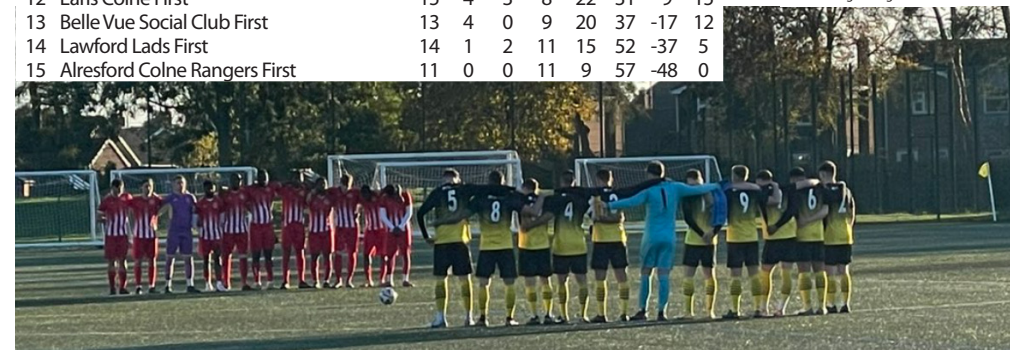

Stanway Pegasus Football Club was derived from the most successful Sunday League side in Colchester history, AFC Pegasus, who won an incredible 64 honours over a period of 30 years with Paul and Heather Booth at the helm for every one of them.

AFC Pegasus in turn was created from Pegasus Youth in 1985 who had a great history in the Colchester Youth League for many years dating back to the early 1970's with the founder being Mr Peter Peters.

When Paul and Heather stepped aside a new era was about to begin and the transition from Sunday League to Saturday football for the senior team in 2018 opened the door for the return of the youth set up at the club.

With passion and drive to succeed than ever before, both off and off the pitch, we were ready to start that new era. With various youth and men's teams in full swing, our vision is to be one of the biggest clubs in Essex that has men's teams competing at a high level of non-league football who lead the way for the youth set-up. This youth set-up will progress through their age groups starting at U6's, all the way through to U18's.

This is what we call 'The Pathway'. Although player development is a key aspect of our philosophy, the aim for the youth is to enjoy playing football for Stanway Pegasus and looking at the talented home grown youth squads we have, boys and girls the future is looking very good under the guidance of our Head

of Youth Ray Turner.

The Club prides itself hugely on former and current players plus youth managers taking up major roles within the Club whilst surrounding ourselves with people we trust.